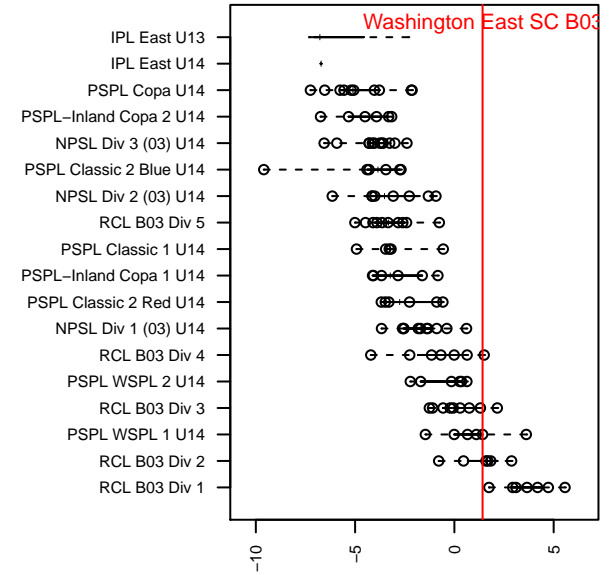

Washington East SC B03

Washington East SC
 Spokane, WA
 B03 total strength=1432
 attack=9.32 defense=8.59
 fall league = PSPL WSPL 1 U14
 spr league = Spr PSPL SuperLeague 1 U14
 notes= Davis 2014, Sandobal 2015;
 Flanigan 2016

alt names used:
 WASHINGTON EAST SC WASHINGTON EAS
 Washington East SC Flanigan
 WASHINGTON EAST SCWASHINGTON EAST
 WA East Flanigan B03
 Washington East
 Washington East SC Flanigan

Venues played:
 2016 US Club Regionals 2003
 2016 Nike Crossfire Challenge Silver Group U1
 2016 Spokane Cup U13/U14
 2016 PSPL WSPL 1 U14
 2016 PacNW Winter Classic Premier U14
 2016 Spr PSPL SuperLeague 1 U14

**attack and defense variance (black dot)
relative to other teams
and top 10 in region**

**attack and defense rating
relative to others at age
and all opponents in last 13 months**

Performance relative to 13 month average