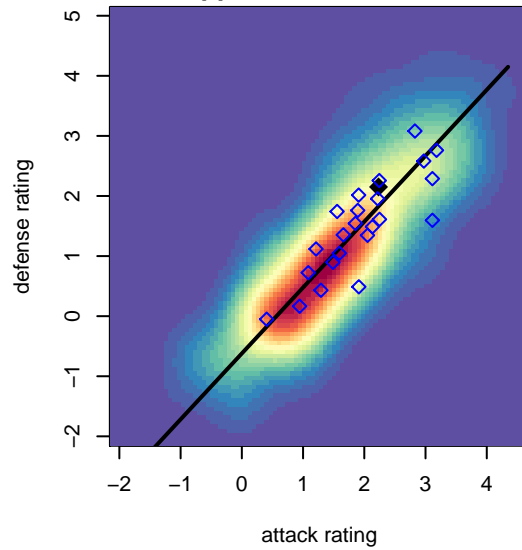

Washington East SC B03

Washington East SC
 Spokane, WA
 B03 total strength=1432
 attack=9.32 defense=8.59
 fall league = PSPL WSPL 1 U14
 spr league = Spr PSPL SuperLeague 1 U14
 notes= Davis 2014, Sandobal 2015;
 Flanigan 2016

**attack and defense variance (black dot)
relative to other teams
and top 10 in region**

**attack and defense rating
relative to others at age
and all opponents in last 13 months**

Performance relative to 13 month average