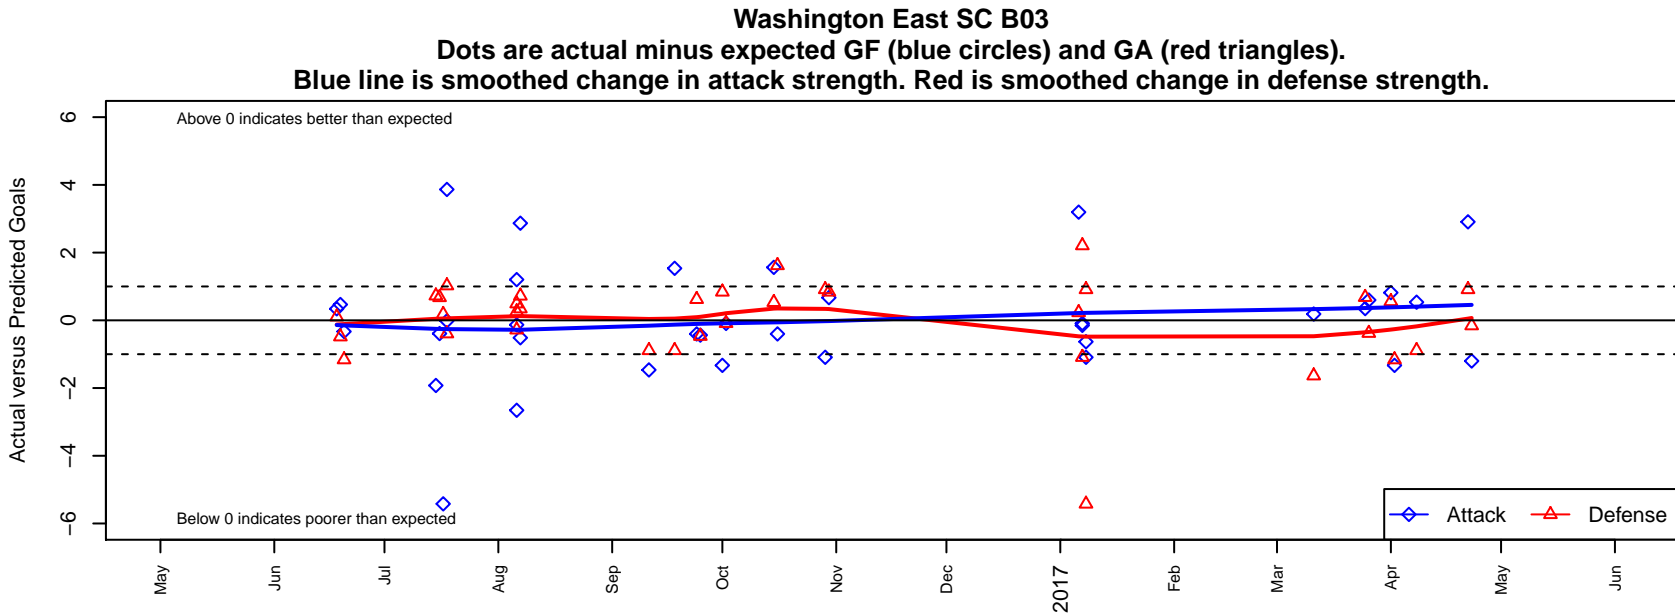

Washington East SC B03

Washington East SC
 Spokane, WA
 B03 total strength=1432
 attack=9.32 defense=8.59
 fall league = PSPL WSPL 1 U14
 spr league = Spr PSPL SuperLeague 1 U14
 notes= Davis 2014, Sandobal 2015;
 Flanigan 2016

**attack and defense variance (black dot)
relative to other teams
and top 10 in region**

**attack and defense rating
relative to others at age
and all opponents in last 13 months**

Performance relative to 13 month average